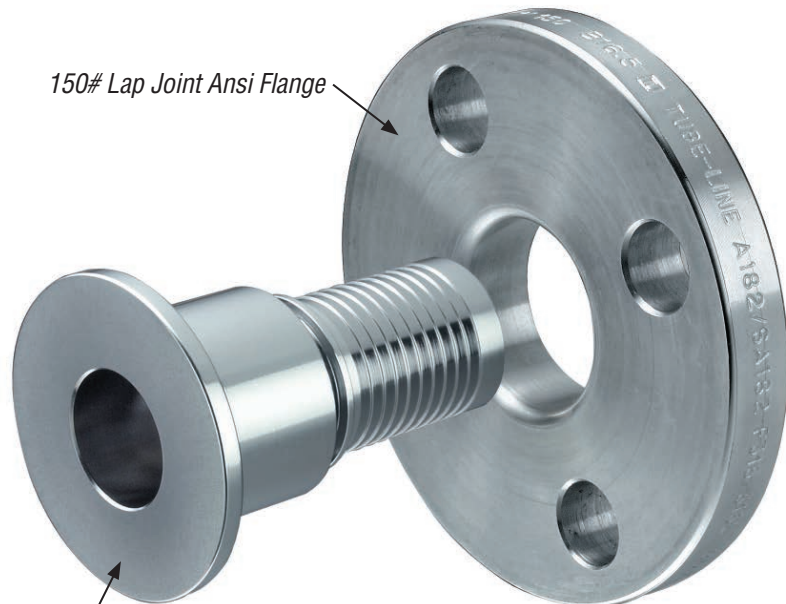

JIC Fittings

Female JIC

Male JIC

Male JIC Union Adapter x FPT

Male JIC Union Adapter x MPT

Camlock

Female Camlock

PTFE Lined Female Camlock

Male Camlock

Flanges

Lap Joint Flange Retainer (Insert)

PTFE Encapsulated Lap Joint Flange Retainer (Insert)

150# Lap Joint Ansi Flange

Lap Joint Flange Retainer (Insert)

I-Line

Female I-Line

Male I-Line

Buttweld

Buttweld Tube

*Also Available: Buttweld Pipe
Consult factory for details.*

Crimp Collars

Adapters

**ELECTROPOLISHING
AVAILABLE!**

14MPHR – Hose Barb x TC Adapter

21MP – Male Pipe Thread x TC Adapter

22MP – Female Pipe Thread x TC Adapter

Sani-Lock® Adapter

*Convert any connection into a
“quick-connection.” See page 71
for more information*

*All Sani-Lock® fittings are shipped with
a complimentary Tuf-Flex® gasket*