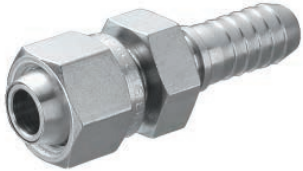

Fittings & Adapters

Rubber Fab offers a full line of sanitary hose fittings, adapters, non-metallic fittings, hose crimping collars, and sanitary fitting end caps. Fittings are available in 316L stainless steel, 304 stainless steel, electropolished, and in exotic materials such as Hastelloy C22, C276, and Alloy 20. DIN style fittings also available.

Bevel Seat

Bevel Seat with Nut

Hose Splice

Barb x Barb

Sani-Lock®

*Tri-Clamp® Sani-Lock®
All Sani-Lock® fittings are shipped with
a complimentary Tuf-Flex® gasket*

NPT Fittings

Female Pipe Thread

Male Pipe Thread

Consult factory for other threaded fittings.

Compression Fittings

Compression Tube Adapter

Compression Tube Adapter with Ferrule and Nut

Compression Tube Connector

Compression Tube Connector with Ferrule and Nut

JIC Fittings

Female JIC

Male JIC

Male JIC Union Adapter x FPT

Male JIC Union Adapter x MPT

Camlock

Female Camlock

PTFE Lined Female Camlock